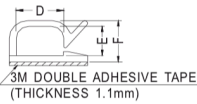

Side Entry Wire Clamps, Self Adhesive

Material	Nylon 66 (UL)
Flame class	94V-2
Color	Natural
Unit	mm

Part No	A	B	C	D	E	Package
2805 1235	13.0	8.5	9.2	6.3	3.0	1000
2805 1236	16.0	11.5	13.0	9.0	2.9	

3M DOUBLE ADHESIVE TAPE
(THICKNESS 1.1mm)

Part No	A	B	C	D	E	F	Package
2805 1251	16.0	14.4	7.1	8.2	5.2	8.0	1000
2805 1252	16.0	16.8	7.0	10.2	6.7	9.5	500
2805 1253	19.0	19.0	9.7	12.5	8.1	11.0	
2805 1254	19.0	20.8	9.0	13.6	8.2	11.3	

3M DOUBLE ADHESIVE TAPE
(THICKNESS 1.1mm)

Color: Natural / Black

Part No	A	B	C	D	E	F	Package
2805 1269	25.4	6.5	15.5	11.6	7.8	11.3	500
2805 1270	25.2	12.7	25.2	11.6	7.6	11.0	

3M DOUBLE ADHESIVE TAPE
(THICKNESS 1.1mm)

3M DOUBLE ADHESIVE TAPE
(THICKNESS 1.1mm)