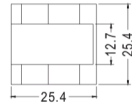

Part No	A	B	C	D	E	F	Package
2805 1251	16.0	14.4	7.1	8.2	5.2	8.0	1000
2805 1252	16.0	16.8	7.0	10.2	6.7	9.5	500
2805 1253	19.0	19.0	9.7	12.5	8.1	11.0	
2805 1254	19.0	20.8	9.0	13.6	8.2	11.3	

3M DOUBLE ADHESIVE TAPE
(THICKNESS 1.1mm)

Color: Natural / Black

Part No	A	B	C	D	E	F	Package
2805 1269	25.4	6.5	15.5	11.6	7.8	11.3	500
2805 1270	25.2	12.7	25.2	11.6	7.6	11.0	

3M DOUBLE ADHESIVE TAPE
(THICKNESS 1.1mm)

3M DOUBLE ADHESIVE TAPE
(THICKNESS 1.1mm)