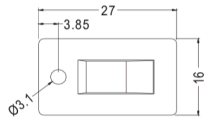

Part No	A	B	C	D	E	F	Package
2805 1251	16.0	14.4	7.1	8.2	5.2	8.0	1000
2805 1252	16.0	16.8	7.0	10.2	6.7	9.5	500
2805 1253	19.0	19.0	9.7	12.5	8.1	11.0	
2805 1254	19.0	20.8	9.0	13.6	8.2	11.3	

3M DOUBLE ADHESIVE TAPE
(THICKNESS 1.1mm)

Color: Natural / Black

Part No	A	B	C	D	E	F	Package
2805 1269	25.4	6.5	15.5	11.6	7.8	11.3	500
2805 1270	25.2	12.7	25.2	11.6	7.6	11.0	

3M DOUBLE ADHESIVE TAPE
(THICKNESS 1.1mm)

3M DOUBLE ADHESIVE TAPE
(THICKNESS 1.1mm)

Part No	Package
2805 1285	500

3M DOUBLE ADHESIVE TAPE
(THICKNESS 1.1mm)

Part No	Package
2805 1486	500

3M DOUBLE ADHESIVE TAPE
(THICKNESS 1.1mm)

Part No	Package
2805 1501	500

Part No	Package
2805 1516	500

3M DOUBLE ADHESIVE TAPE
(THICKNESS 1.1mm)