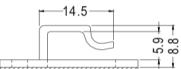

Part No	A	B	C	D	E	F	Package
2805 1251	16.0	14.4	7.1	8.2	5.2	8.0	1000
2805 1252	16.0	16.8	7.0	10.2	6.7	9.5	500
2805 1253	19.0	19.0	9.7	12.5	8.1	11.0	
2805 1254	19.0	20.8	9.0	13.6	8.2	11.3	

3M DOUBLE ADHESIVE TAPE
(THICKNESS 1.1mm)

Color: Natural / Black

Part No	A	B	C	D	E	F	Package
2805 1269	25.4	6.5	15.5	11.6	7.8	11.3	500
2805 1270	25.2	12.7	25.2	11.6	7.6	11.0	

3M DOUBLE ADHESIVE TAPE
(THICKNESS 1.1mm)

3M DOUBLE ADHESIVE TAPE
(THICKNESS 1.1mm)

Part No	Package
2805 1285	500

3M DOUBLE ADHESIVE TAPE
(THICKNESS 1.1mm)

Part No	Package
2805 1486	500

3M DOUBLE ADHESIVE TAPE
(THICKNESS 1.1mm)

Part No	Package
2805 1501	500

Part No	Package
2805 1516	500

3M DOUBLE ADHESIVE TAPE
(THICKNESS 1.1mm)