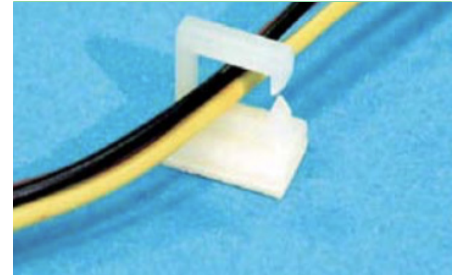

Side Entry Wire Clamps, Self Adhesive

Material	Nylon 66 (UL)
Flame class	94V-2
Color	Natural
Unit	mm

<p>3M DOUBLE ADHESIVE TAPE (THICKNESS 1.1mm)</p> <table border="1"> <thead> <tr> <th>Part No</th> <th>Package</th> </tr> </thead> <tbody> <tr> <td>2805 1060</td> <td>1000</td> </tr> </tbody> </table>	Part No	Package	2805 1060	1000	<table border="1"> <thead> <tr> <th>Part No</th> <th>Package</th> </tr> </thead> <tbody> <tr> <td>2805 1075</td> <td>1000</td> </tr> </tbody> </table> <p>3M DOUBLE ADHESIVE TAPE (THICKNESS 1.1mm)</p>	Part No	Package	2805 1075	1000
Part No	Package								
2805 1060	1000								
Part No	Package								
2805 1075	1000								
<p>3M DOUBLE ADHESIVE TAPE (THICKNESS 1.1mm)</p> <table border="1"> <thead> <tr> <th>Part No</th> <th>Package</th> </tr> </thead> <tbody> <tr> <td>2805 1090</td> <td>1000</td> </tr> </tbody> </table>	Part No	Package	2805 1090	1000	<table border="1"> <thead> <tr> <th>Part No</th> <th>Package</th> </tr> </thead> <tbody> <tr> <td>2805 1105</td> <td>1000</td> </tr> </tbody> </table> <p>3M DOUBLE ADHESIVE TAPE (THICKNESS 1.1mm)</p>	Part No	Package	2805 1105	1000
Part No	Package								
2805 1090	1000								
Part No	Package								
2805 1105	1000								
<p>3M (4032) DOUBLE ADHESIVE TAPE</p> <p>Color: Blue</p> <table border="1"> <thead> <tr> <th>Part No</th> <th>Package</th> </tr> </thead> <tbody> <tr> <td>2805 1120</td> <td>1000</td> </tr> </tbody> </table>	Part No	Package	2805 1120	1000	<table border="1"> <thead> <tr> <th>Part No</th> <th>Package</th> </tr> </thead> <tbody> <tr> <td>2805 1135</td> <td>1000</td> </tr> </tbody> </table> <p>CHASSIS Ø3.0</p>	Part No	Package	2805 1135	1000
Part No	Package								
2805 1120	1000								
Part No	Package								
2805 1135	1000								

Side Entry Wire Clamps, Self Adhesive

Material	Nylon 66 (UL)
Flame class	94V-2
Color	Natural
Unit	mm

Part No	A	B	C	D	E	Package
2805 1235	13.0	8.5	9.2	6.3	3.0	1000
2805 1236	16.0	11.5	13.0	9.0	2.9	

3M DOUBLE ADHESIVE TAPE
(THICKNESS 1.1mm)