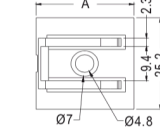

Color: Natural / Black

Part No	A	B	C	D	E	F	Package
2805 1269	25.4	6.5	15.5	11.6	7.8	11.3	500
2805 1270	25.2	12.7	25.2	11.6	7.6	11.0	

3M DOUBLE ADHESIVE TAPE
(THICKNESS 1.1mm)

3M DOUBLE ADHESIVE TAPE
(THICKNESS 1.1mm)

Part No	Package
2805 1285	500

3M DOUBLE ADHESIVE TAPE
(THICKNESS 1.1mm)

Part No	Package
2805 1486	500

3M DOUBLE ADHESIVE TAPE
(THICKNESS 1.1mm)

Part No	Package
2805 1501	500

Part No	Package
2805 1516	500

3M DOUBLE ADHESIVE TAPE
(THICKNESS 1.1mm)

Part No	A	Double adhesive tape (thickness)	Package
2805 1531	25.2	1.1mm	500
2805 1532	24.2		

3M DOUBLE ADHESIVE TAPE
(THICKNESS 1.1mm)