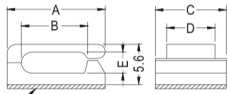

Side Entry Wire Clamps, Self Adhesive

Material	Nylon 66 (UL)
Flame class	94V-2
Color	Natural
Unit	mm

<p>3M DOUBLE ADHESIVE TAPE (THICKNESS 1.1mm)</p> <table border="1"> <thead> <tr> <th>Part No</th> <th>Package</th> </tr> </thead> <tbody> <tr> <td>2805 1060</td> <td>1000</td> </tr> </tbody> </table>	Part No	Package	2805 1060	1000	<table border="1"> <thead> <tr> <th>Part No</th> <th>Package</th> </tr> </thead> <tbody> <tr> <td>2805 1075</td> <td>1000</td> </tr> </tbody> </table> <p>3M DOUBLE ADHESIVE TAPE (THICKNESS 1.1mm)</p>	Part No	Package	2805 1075	1000
Part No	Package								
2805 1060	1000								
Part No	Package								
2805 1075	1000								
<p>3M DOUBLE ADHESIVE TAPE (THICKNESS 1.1mm)</p> <table border="1"> <thead> <tr> <th>Part No</th> <th>Package</th> </tr> </thead> <tbody> <tr> <td>2805 1090</td> <td>1000</td> </tr> </tbody> </table>	Part No	Package	2805 1090	1000	<table border="1"> <thead> <tr> <th>Part No</th> <th>Package</th> </tr> </thead> <tbody> <tr> <td>2805 1105</td> <td>1000</td> </tr> </tbody> </table> <p>3M DOUBLE ADHESIVE TAPE (THICKNESS 1.1mm)</p>	Part No	Package	2805 1105	1000
Part No	Package								
2805 1090	1000								
Part No	Package								
2805 1105	1000								
<p>3M (4032) DOUBLE ADHESIVE TAPE</p> <p>Color: Blue</p> <table border="1"> <thead> <tr> <th>Part No</th> <th>Package</th> </tr> </thead> <tbody> <tr> <td>2805 1120</td> <td>1000</td> </tr> </tbody> </table>	Part No	Package	2805 1120	1000	<table border="1"> <thead> <tr> <th>Part No</th> <th>Package</th> </tr> </thead> <tbody> <tr> <td>2805 1135</td> <td>1000</td> </tr> </tbody> </table> <p>CHASSIS Ø3.0</p>	Part No	Package	2805 1135	1000
Part No	Package								
2805 1120	1000								
Part No	Package								
2805 1135	1000								

Side Entry Wire Clamps, Self Adhesive

Material	Nylon 66 (UL)
Flame class	94V-2
Color	Natural
Unit	mm

Part No	A	B	C	D	E	Package
2805 1235	13.0	8.5	9.2	6.3	3.0	1000
2805 1236	16.0	11.5	13.0	9.0	2.9	

3M DOUBLE ADHESIVE TAPE
(THICKNESS 1.1mm)