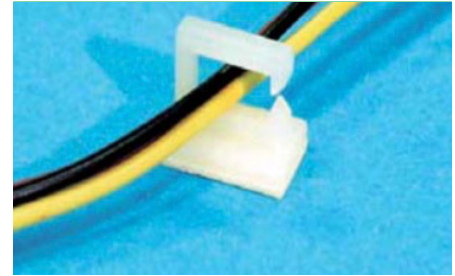

Side Entry Wire Clamps, Self Adhesive

Material	Nylon 66 (UL)
Flame class	94V-2
Color	Natural
Unit	mm

<p>3M DOUBLE ADHESIVE TAPE (THICKNESS 1.1mm)</p> <table border="1"> <thead> <tr> <th>Part No</th> <th>Package</th> </tr> </thead> <tbody> <tr> <td>2805 1060</td> <td>1000</td> </tr> </tbody> </table>	Part No	Package	2805 1060	1000	<table border="1"> <thead> <tr> <th>Part No</th> <th>Package</th> </tr> </thead> <tbody> <tr> <td>2805 1075</td> <td>1000</td> </tr> </tbody> </table> <p>3M DOUBLE ADHESIVE TAPE (THICKNESS 1.1mm)</p>	Part No	Package	2805 1075	1000
Part No	Package								
2805 1060	1000								
Part No	Package								
2805 1075	1000								
<p>3M DOUBLE ADHESIVE TAPE (THICKNESS 1.1mm)</p> <table border="1"> <thead> <tr> <th>Part No</th> <th>Package</th> </tr> </thead> <tbody> <tr> <td>2805 1090</td> <td>1000</td> </tr> </tbody> </table>	Part No	Package	2805 1090	1000	<table border="1"> <thead> <tr> <th>Part No</th> <th>Package</th> </tr> </thead> <tbody> <tr> <td>2805 1105</td> <td>1000</td> </tr> </tbody> </table> <p>3M DOUBLE ADHESIVE TAPE (THICKNESS 1.1mm)</p>	Part No	Package	2805 1105	1000
Part No	Package								
2805 1090	1000								
Part No	Package								
2805 1105	1000								
<p>3M (4032) DOUBLE ADHESIVE TAPE</p> <p>Color: Blue</p> <table border="1"> <thead> <tr> <th>Part No</th> <th>Package</th> </tr> </thead> <tbody> <tr> <td>2805 1120</td> <td>1000</td> </tr> </tbody> </table>	Part No	Package	2805 1120	1000	<table border="1"> <thead> <tr> <th>Part No</th> <th>Package</th> </tr> </thead> <tbody> <tr> <td>2805 1135</td> <td>1000</td> </tr> </tbody> </table> <p>CHASSIS Ø3.0</p>	Part No	Package	2805 1135	1000
Part No	Package								
2805 1120	1000								
Part No	Package								
2805 1135	1000								

Side Entry Wire Clamps, Self Adhesive

Material	Nylon 66 (UL)
Flame class	94V-2
Color	Natural
Unit	mm

Part No	A	B	C	D	E	Package
2805 1235	13.0	8.5	9.2	6.3	3.0	1000
2805 1236	16.0	11.5	13.0	9.0	2.9	

3M DOUBLE ADHESIVE TAPE
(THICKNESS 1.1mm)