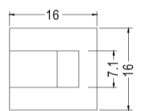

Part No	A	B	C	D	E	F	Package
2805 1251	16.0	14.4	7.1	8.2	5.2	8.0	1000
2805 1252	16.0	16.8	7.0	10.2	6.7	9.5	500
2805 1253	19.0	19.0	9.7	12.5	8.1	11.0	
2805 1254	19.0	20.8	9.0	13.6	8.2	11.3	

3M DOUBLE ADHESIVE TAPE
(THICKNESS 1.1mm)

Color: Natural / Black

Part No	A	B	C	D	E	F	Package
2805 1269	25.4	6.5	15.5	11.6	7.8	11.3	500
2805 1270	25.2	12.7	25.2	11.6	7.6	11.0	

3M DOUBLE ADHESIVE TAPE
(THICKNESS 1.1mm)

3M DOUBLE ADHESIVE TAPE
(THICKNESS 1.1mm)

Part No	Package
2805 1285	500

3M DOUBLE ADHESIVE TAPE
(THICKNESS 1.1mm)

Part No	Package
2805 1486	500

3M DOUBLE ADHESIVE TAPE
(THICKNESS 1.1mm)

Part No	Package
2805 1501	500

Part No	Package
2805 1516	500

3M DOUBLE ADHESIVE TAPE
(THICKNESS 1.1mm)

Part No	A	Double adhesive tape (thickness)	Package
2805 1531	25.2	1.1mm	500
2805 1532	24.2		

3M DOUBLE ADHESIVE TAPE
(THICKNESS 1.1mm)