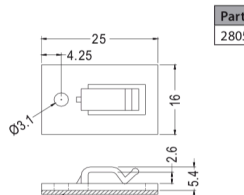

Part No	A	B	C	D	E	F	Package
2805 1251	16.0	14.4	7.1	8.2	5.2	8.0	1000
2805 1252	16.0	16.8	7.0	10.2	6.7	9.5	500
2805 1253	19.0	19.0	9.7	12.5	8.1	11.0	
2805 1254	19.0	20.8	9.0	13.6	8.2	11.3	

3M DOUBLE ADHESIVE TAPE
(THICKNESS 1.1mm)

Color: Natural / Black

Part No	A	B	C	D	E	F	Package
2805 1269	25.4	6.5	15.5	11.6	7.8	11.3	500
2805 1270	25.2	12.7	25.2	11.6	7.6	11.0	

3M DOUBLE ADHESIVE TAPE
(THICKNESS 1.1mm)

3M DOUBLE ADHESIVE TAPE
(THICKNESS 1.1mm)

Part No	Package
2805 1285	500

3M DOUBLE ADHESIVE TAPE
(THICKNESS 1.1mm)

Part No	Package
2805 1486	500

3M DOUBLE ADHESIVE TAPE
(THICKNESS 1.1mm)

Part No	Package
2805 1501	500

Part No	Package
2805 1516	500

3M DOUBLE ADHESIVE TAPE
(THICKNESS 1.1mm)

Part No	A	Double adhesive tape (thickness)	Package
2805 1531	25.2	1.1mm	500
2805 1532	24.2		

3M DOUBLE ADHESIVE TAPE
(THICKNESS 1.1mm)