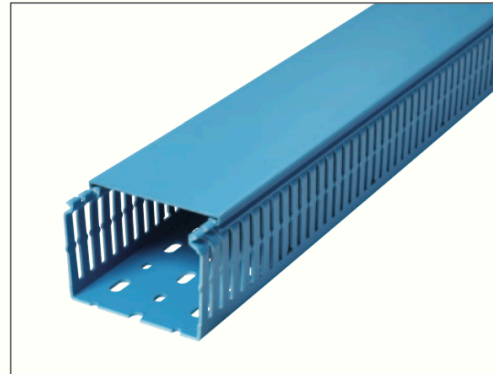

Cable trunking

GN-A6/4 blue

Cable trunking SES
with slots and base punching

GN-A6/4

GN-A6/4 blue

Material: rigid PVC quality 9051 LF
Colour: light blue, RAL 5015
Operating temperatures: -5 to +65°C
Density: 1,54
Volume resistivity: 10¹⁸Ω.cm
Dielectric strenght: 15 kV/mm
Specifications: V0 UL94
Standard length: 2 meters
Double sided adhesive: upon request
Minimum delivery: 1 complete packing (with lids)
Application: integrally safe areas.

- C3/1-01
- C3/1-01
- C3/1-02
- C3/1-02
- C3/5-01
- C3/5-02
- C3/6-01
- C3/6-01
- D4/6-01

Cable trunking

GN-A6/4 blue

Cable trunking SES with slots and base punching

GN-A6/4

GN-A6/4 blue

H = 30 mm
H = 40 mm