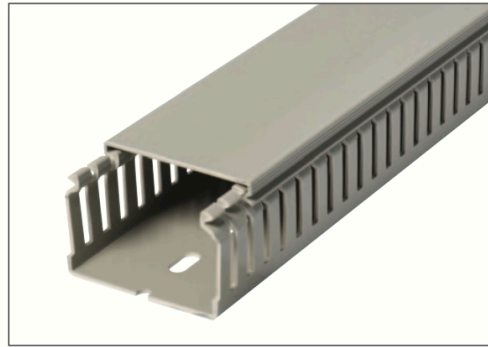

Cable trunking

GN-A6/4 LF

Cable trunking SES with slots and base punching

GN-A6/4

GN-A6/4 LF

Material:	Rigid PVC quality 9051 LF
Colour:	grey RAL7030
Operating temperatures:	-5 to +65°C
Density:	1,56
Volume resistivity:	10 ¹⁵ Ω.cm
Dielectric strength:	15kV/mm
Spécification:	V0 UL94 DIN 5510-2
Standard length:	2 meters
Double sided adhesive:	upon request
Minimum delivery:	1 complete packing (with lids)