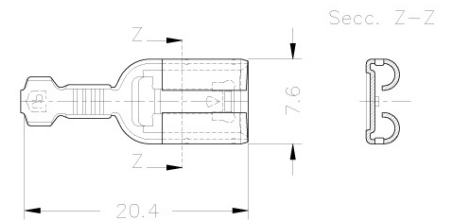

# RECEPTACLES 6.3 (.250) SERIES, STRAIGHT TYPE, STANDARD SELF-LOCKING, MANUEL DISCONNECTION

Receptacles 6.3 (.250) series, straight type, standard self-locking, manuel disconnection

Terminal version	On reel
Terminal type	Receptacles
Mating tab width	6.3
Crimping press	On request

Partnumber	Wire size	AWG	Tab thickn.	Material	Mat. thickn.	Parts x reel	Ø Insul.	Approvals
32473200	1 to 2.5	18-14	0.8	Brass	0.4	7000	3 to 4.3	UL
32473032	0.5 to 1	20-18	0.8	Bronze Sn	0.4	8000	1.8 to 2.5	UL
32473432	2.5 to 5	14-10	0.8	Bronze Sn	0.4	6000	3.6 to 5	UL
32473232	1 to 2.5	18-14	0.8	Bronze Sn	0.4	7000	3 to 4.3	UL
32473002	0.5 to 1	20-18	0.8	Brass Sn	0.4	8000	1.8 to 2.5	UL
32473202	1 to 2.5	18-14	0.8	Brass Sn	0.4	7000	3 to 4.3	UL
32473424	2.5 to 5	14-10	0.8	Steel Ni	0.4	6000	3.6 to 5	UL
32473230	1 to 2.5	18-14	0.8	Bronze	0.4	7000	3 to 4.3	UL

Partnumber	Wire size	AWG	Tab thickn.	Material	Mat. thickn.	Parts x reel	Ø Insul.	Approvals
32473024	0.5 to 1	20-18	0.8	Steel Ni	0.4	8000	1.8 to 2.5	UL
32473430	2.5 to 5	14-10	0.8	Bronze	0.4	6000	3.6 to 5	UL
32473000	0.5 to 1	20-18	0.8	Brass	0.4	8000	1.8 to 2.5	UL
32473402	2.5 to 5	14-10	0.8	Brass Sn	0.4	6000	3.6 to 5	UL
32473400	2.5 to 5	14-10	0.8	Brass	0.4	6000	3.6 to 5	UL
32473224	1 to 2.5	18-14	0.8	Steel Ni	0.4	7000	3 to 4.3	UL
32473030	0.5 to 1	20-18	0.8	Bronze	0.4	8000	1.8 to 2.5	UL