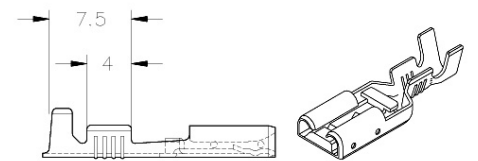

# RECEPTACLES 6.3 (.250) SERIES, STRAIGHT TYPE, STANDARD SELF-LOCKING, MANUEL DISCONNECTION

Receptacles 6.3 (.250) series, straight type, standard self-locking, manuel disconnection

Terminal version	On reel
Terminal type	Receptacles
Mating tab width	6.3
Crimping press	On request

Partnumber	Wire size	AWG	Tab thickn.	Material	Mat. thickn.	Parts x reel	Ø Insul.	Approvals
32473200	1 to 2.5	18-14	0.8	Brass	0.4	7000	3 to 4.3	UL
32473032	0.5 to 1	20-18	0.8	Bronze Sn	0.4	8000	1.8 to 2.5	UL
32473432	2.5 to 5	14-10	0.8	Bronze Sn	0.4	6000	3.6 to 5	UL
32473232	1 to 2.5	18-14	0.8	Bronze Sn	0.4	7000	3 to 4.3	UL
32473002	0.5 to 1	20-18	0.8	Brass Sn	0.4	8000	1.8 to 2.5	UL
32473202	1 to 2.5	18-14	0.8	Brass Sn	0.4	7000	3 to 4.3	UL
32473424	2.5 to 5	14-10	0.8	Steel Ni	0.4	6000	3.6 to 5	UL
32473230	1 to 2.5	18-14	0.8	Bronze	0.4	7000	3 to 4.3	UL

Partnumber	Wire size	AWG	Tab thickn.	Material	Mat. thickn.	Parts x reel	Ø Insul.	Approvals
32473024	0.5 to 1	20-18	0.8	Steel Ni	0.4	8000	1.8 to 2.5	UL
32473430	2.5 to 5	14-10	0.8	Bronze	0.4	6000	3.6 to 5	UL
32473000	0.5 to 1	20-18	0.8	Brass	0.4	8000	1.8 to 2.5	UL
32473402	2.5 to 5	14-10	0.8	Brass Sn	0.4	6000	3.6 to 5	UL
32473400	2.5 to 5	14-10	0.8	Brass	0.4	6000	3.6 to 5	UL
32473224	1 to 2.5	18-14	0.8	Steel Ni	0.4	7000	3 to 4.3	UL
32473030	0.5 to 1	20-18	0.8	Bronze	0.4	8000	1.8 to 2.5	UL