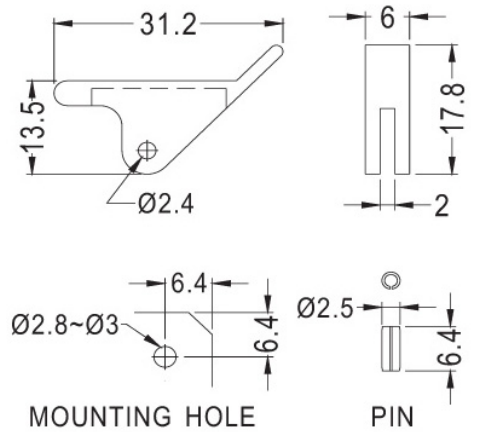

CARD PULLER (01)

Card puller

Type	Card puller
Colour	White
Material	POM
Flame class	94-HB

Partnumber

28030000