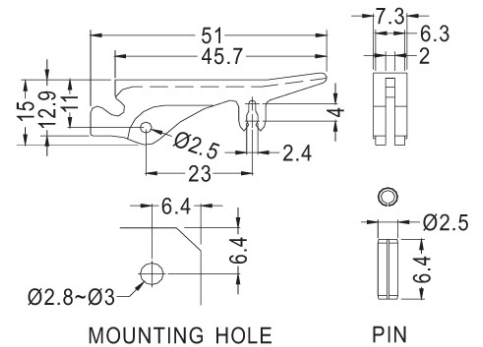

CARD PULLER (07)

Card puller

Type	Card puller
Colour	Black Natural
Material	Nylon 66
Flame class	UL-94-V2

Partnumber

28030600