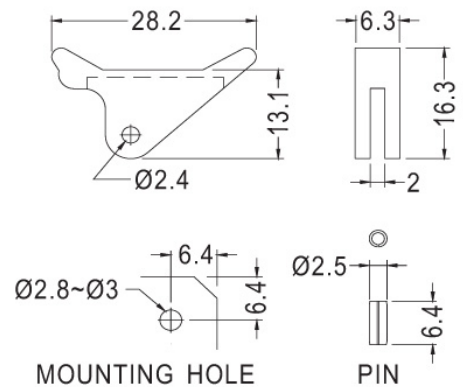

CARD PULLER (02)

Card puller

Type	Card puller
Colour	Natural
Material	Nylon 66 POM
Flame class	94-HB

Partnumber

28030100