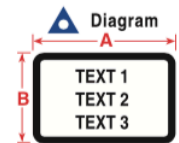

Order Reference	Diagram	Material	Labels per Roll	Colour	Dimensions – mm	
					A	B
PTL-24-423-BK	△	B-423	500	White	28.70	12.70
PTL-24-428-BK	△	B-428	500	Silver	28.70	12.70
PTL-24-483-BK	△	B-483	500	White	28.70	12.70
PTL-24-486-BK	△	B-486	500	Silver	28.70	12.70