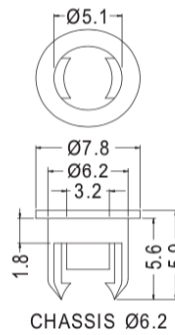

LED Holder 5mm

Part No	Package
2801 8255	2000

Part No	Package
2801 8270	2000

Part No	Package
2801 8285	2000

Part No	Package
2801 8300	2000

Part No	Package
2801 8315	2000

Part No	Package
2801 8330	2000