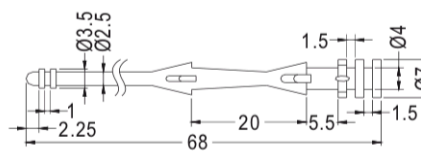

FANS MOUNTING HOLE Ø3.5
CHASSIS MOUNTING HOLE Ø3.5

Part No	A	B	C	D	Package
2807 1783	73.0	0.8	5.2	3.5	500
2807 1784	75.1	2.9	6.5	4.2	

FANS MOUNTING HOLE Ø3.4
CHASSIS MOUNTING HOLE Ø4.2

Part No	Package
2807 1799	500

FANS MOUNTING HOLE Ø3.5
CHASSIS MOUNTING HOLE Ø3.5

Part No	A	B	C	D	E	F	Package
2807 1814	68.8	19.0	3.8	1.5	0.8	4.2	500
2807 1815	71.0	19.5	5.5	2.4	1.6	4.0	

FANS MOUNTING HOLE Ø4.2
CHASSIS MOUNTING HOLE Ø4.2

Part No	Package
2807 1830	500

FANS MOUNTING HOLE Ø3.6
CHASSIS MOUNTING HOLE Ø3.6

Part No	Package
2807 1845	500

FANS MOUNTING HOLE Ø4.0
CHASSIS MOUNTING HOLE Ø4.0