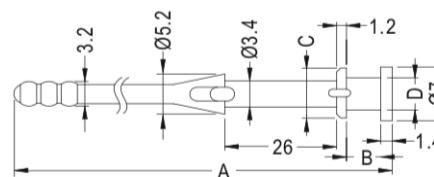

Fan Snap Rivet

Part No	Package
2807 1737	1000

FANS MOUNTING HOLE Ø4.3
CHASSIS MOUNTING HOLE Ø4.4

Part No	Package
2807 1752	1000

FANS MOUNTING HOLE Ø3.0
CHASSIS MOUNTING HOLE Ø4.2

Part No	A	B	C	Package
2807 1767	7.7	4.0	20	1000
2807 1768	34.5	27.0	70	500

FANS MOUNTING HOLE Ø3.5
CHASSIS MOUNTING HOLE Ø3.5

Part No	A	B	C	D	Package
2807 1783	73.0	0.8	5.2	3.5	500
2807 1784	75.1	2.9	6.5	4.2	

FANS MOUNTING HOLE Ø3.4
CHASSIS MOUNTING HOLE Ø4.2

Part No	Package
2807 1799	500

FANS MOUNTING HOLE Ø3.5
CHASSIS MOUNTING HOLE Ø3.5

Part No	A	B	C	D	E	F	Package
2807 1814	68.8	19.0	3.8	1.5	0.8	4.2	500
2807 1815	71.0	19.5	5.5	2.4	1.6	4.0	

FANS MOUNTING HOLE Ø4.2
CHASSIS MOUNTING HOLE Ø4.2

Part No	Package
2807 1830	500

FANS MOUNTING HOLE Ø3.6
CHASSIS MOUNTING HOLE Ø3.6

Part No	Package
2807 1845	500

FANS MOUNTING HOLE Ø4.0
CHASSIS MOUNTING HOLE Ø4.0