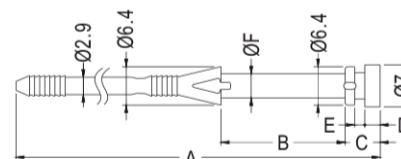

Fan Snap Rivet

Part No	Package
2807 1737	1000

FANS MOUNTING HOLE Ø4.3
CHASSIS MOUNTING HOLE Ø4.4

Part No	Package
2807 1752	1000

FANS MOUNTING HOLE Ø3.0
CHASSIS MOUNTING HOLE Ø4.2

Part No	A	B	C	Package
2807 1767	7.7	4.0	20	1000
2807 1768	34.5	27.0	70	500

FANS MOUNTING HOLE Ø3.5
CHASSIS MOUNTING HOLE Ø3.5

Part No	A	B	C	D	Package
2807 1783	73.0	0.8	5.2	3.5	500
2807 1784	75.1	2.9	6.5	4.2	

FANS MOUNTING HOLE Ø3.4
CHASSIS MOUNTING HOLE Ø4.2

Part No	Package
2807 1799	500

FANS MOUNTING HOLE Ø3.5
CHASSIS MOUNTING HOLE Ø3.5

Part No	A	B	C	D	E	F	Package
2807 1814	68.8	19.0	3.8	1.5	0.8	4.2	500
2807 1815	71.0	19.5	5.5	2.4	1.6	4.0	

FANS MOUNTING HOLE Ø4.2
CHASSIS MOUNTING HOLE Ø4.2