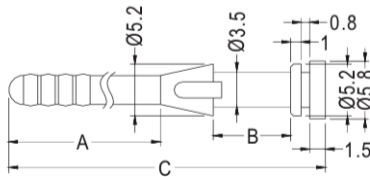

Fan Snap Rivet

Part No	Package
2807 1737	1000

FANS MOUNTING HOLE Ø4.3
CHASSIS MOUNTING HOLE Ø4.4

Part No	Package
2807 1752	1000

FANS MOUNTING HOLE Ø3.0
CHASSIS MOUNTING HOLE Ø4.2

Part No	A	B	C	Package
2807 1767	7.7	4.0	20	1000
2807 1768	34.5	27.0	70	500

FANS MOUNTING HOLE Ø3.5
CHASSIS MOUNTING HOLE Ø3.5

Part No	A	B	C	D	Package
2807 1783	73.0	0.8	5.2	3.5	500
2807 1784	75.1	2.9	6.5	4.2	

FANS MOUNTING HOLE Ø3.4
CHASSIS MOUNTING HOLE Ø4.2

Part No	Package
2807 1799	500

FANS MOUNTING HOLE Ø3.5
CHASSIS MOUNTING HOLE Ø3.5

Part No	A	B	C	D	E	F	Package
2807 1814	68.8	19.0	3.8	1.5	0.8	4.2	500
2807 1815	71.0	19.5	5.5	2.4	1.6	4.0	

FANS MOUNTING HOLE Ø4.2
CHASSIS MOUNTING HOLE Ø4.2

Part No	Package
2807 1830	500

FANS MOUNTING HOLE Ø3.6
CHASSIS MOUNTING HOLE Ø3.6

Part No	Package
2807 1845	500

FANS MOUNTING HOLE Ø4.0
CHASSIS MOUNTING HOLE Ø4.0