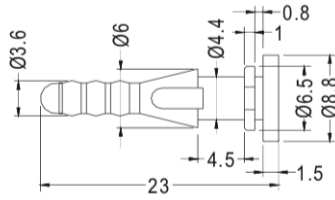

Fan Snap Rivet

Part No	Package
2807 1737	1000

FANS MOUNTING HOLE Ø4.3
CHASSIS MOUNTING HOLE Ø4.4

Part No	Package
2807 1752	1000

FANS MOUNTING HOLE Ø3.0
CHASSIS MOUNTING HOLE Ø4.2

Part No	A	B	C	Package
2807 1767	7.7	4.0	20	1000
2807 1768	34.5	27.0	70	500

FANS MOUNTING HOLE Ø3.5
CHASSIS MOUNTING HOLE Ø3.5

Part No	A	B	C	D	Package
2807 1783	73.0	0.8	5.2	3.5	500
2807 1784	75.1	2.9	6.5	4.2	

FANS MOUNTING HOLE Ø3.4
CHASSIS MOUNTING HOLE Ø4.2

Part No	Package
2807 1799	500

FANS MOUNTING HOLE Ø3.5
CHASSIS MOUNTING HOLE Ø3.5

Part No	A	B	C	D	E	F	Package
2807 1814	68.8	19.0	3.8	1.5	0.8	4.2	500
2807 1815	71.0	19.5	5.5	2.4	1.6	4.0	

FANS MOUNTING HOLE Ø4.2
CHASSIS MOUNTING HOLE Ø4.2

Part No	Package
2807 1830	500

FANS MOUNTING HOLE Ø3.6
CHASSIS MOUNTING HOLE Ø3.6

Part No	Package
2807 1845	500

FANS MOUNTING HOLE Ø4.0
CHASSIS MOUNTING HOLE Ø4.0