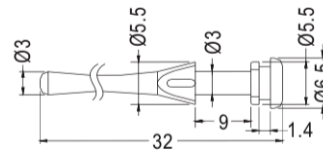

Fan Snap Rivet

Part No	Package
2807 1737	1000

FANS MOUNTING HOLE Ø4.3
CHASSIS MOUNTING HOLE Ø4.4

Part No	Package
2807 1752	1000

FANS MOUNTING HOLE Ø3.0
CHASSIS MOUNTING HOLE Ø4.2

Part No	A	B	C	Package
2807 1767	7.7	4.0	20	1000
2807 1768	34.5	27.0	70	500

FANS MOUNTING HOLE Ø3.5
CHASSIS MOUNTING HOLE Ø3.5

Part No	A	B	C	D	Package
2807 1783	73.0	0.8	5.2	3.5	500
2807 1784	75.1	2.9	6.5	4.2	

FANS MOUNTING HOLE Ø3.4
CHASSIS MOUNTING HOLE Ø4.2

Part No	Package
2807 1799	500

FANS MOUNTING HOLE Ø3.5
CHASSIS MOUNTING HOLE Ø3.5

Part No	A	B	C	D	E	F	Package
2807 1814	68.8	19.0	3.8	1.5	0.8	4.2	500
2807 1815	71.0	19.5	5.5	2.4	1.6	4.0	

FANS MOUNTING HOLE Ø4.2
CHASSIS MOUNTING HOLE Ø4.2

Part No	Package
2807 1830	500

FANS MOUNTING HOLE Ø3.6
CHASSIS MOUNTING HOLE Ø3.6

Part No	Package
2807 1845	500

FANS MOUNTING HOLE Ø4.0
CHASSIS MOUNTING HOLE Ø4.0