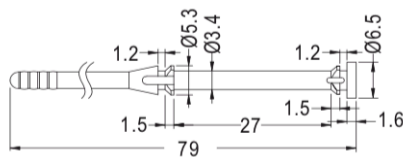

FANS MOUNTING HOLE Ø3.6
CHASSIS MOUNTING HOLE Ø3.6

Part No	Package
2807 1845	500