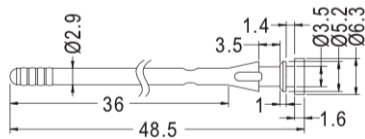

Fan Snap Rivet

Part No	Package
2807 1737	1000

FANS MOUNTING HOLE Ø4.3
CHASSIS MOUNTING HOLE Ø4.4

Part No	Package
2807 1752	1000

FANS MOUNTING HOLE Ø3.0
CHASSIS MOUNTING HOLE Ø4.2

Part No	A	B	C	Package
2807 1767	7.7	4.0	20	1000
2807 1768	34.5	27.0	70	500

FANS MOUNTING HOLE Ø3.5
CHASSIS MOUNTING HOLE Ø3.5

Part No	A	B	C	D	Package
2807 1783	73.0	0.8	5.2	3.5	500
2807 1784	75.1	2.9	6.5	4.2	

FANS MOUNTING HOLE Ø3.4
CHASSIS MOUNTING HOLE Ø4.2

Part No	Package
2807 1799	500