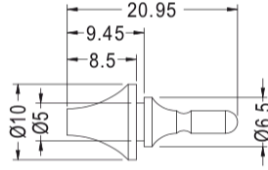

# Fan Snap Rivet

Part No	Package
2807 1445	1000

Part No	Package
2807 1460	1000

- ① FAN MOUNTING HOLE  $\text{Ø}4.3 \pm 0.1\text{mm}$   
CHASSIS THICKNESS 3~3.5mm
- ② SUPPORT MOUNTING HOLE  $\text{Ø}5 \pm 0.1\text{mm}$   
CHASSIS THICKNESS 1~2mm

Part No	Package
2807 1475	1000

- ① FANS MOUNTING HOLE  $\text{Ø}4.6 \pm 0.2\text{mm}$   
CHASSIS THICKNESS 3~3.5mm
- ② SUPPORT MOUNTING HOLE  $\text{Ø}6.5 \pm 0.1\text{mm}$   
CHASSIS THICKNESS 1~2mm

Part No	Package
2807 1490	1000

- ① FANS MOUNTING HOLE  $\text{Ø}4.3 \sim \text{Ø}4.5\text{mm}$   
CHASSIS THICKNESS 3.5~4mm
- ② SUPPORT MOUNTING HOLE  $\text{Ø}4.5 \sim 4.8\text{mm}$   
CHASSIS THICKNESS 0.8~2mm