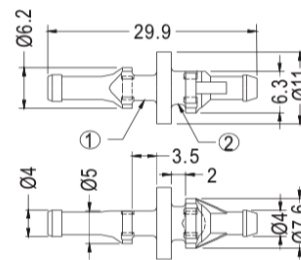

# Fan Snap Rivet

Part No	Package
2807 1445	1000

Part No	Package
2807 1460	1000

- ① FAN MOUNTING HOLE  $\text{Ø}4.3 \pm 0.1\text{mm}$   
CHASSIS THICKNESS 3~3.5mm
- ② SUPPORT MOUNTING HOLE  $\text{Ø}5 \pm 0.1\text{mm}$   
CHASSIS THICKNESS 1~2mm

Part No	Package
2807 1475	1000

- ① FANS MOUNTING HOLE  $\text{Ø}4.6 \pm 0.2\text{mm}$   
CHASSIS THICKNESS 3~3.5mm
- ② SUPPORT MOUNTING HOLE  $\text{Ø}6.5 \pm 0.1\text{mm}$   
CHASSIS THICKNESS 1~2mm

Part No	Package
2807 1490	1000

- ① FANS MOUNTING HOLE  $\text{Ø}4.3 \sim \text{Ø}4.5\text{mm}$   
CHASSIS THICKNESS 3.5~4mm
- ② SUPPORT MOUNTING HOLE  $\text{Ø}4.5 \sim 4.8\text{mm}$   
CHASSIS THICKNESS 0.8~2mm