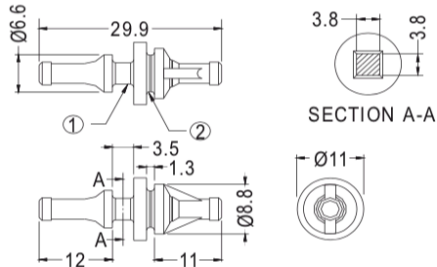

# Fan Snap Rivet

Part No	Package
2807 1445	1000

Part No	Package
2807 1460	1000

- ① FAN MOUNTING HOLE  $\text{Ø}4.3 \pm 0.1\text{mm}$   
CHASSIS THICKNESS 3~3.5mm
- ② SUPPORT MOUNTING HOLE  $\text{Ø}5 \pm 0.1\text{mm}$   
CHASSIS THICKNESS 1~2mm

Part No	Package
2807 1475	1000

- ① FANS MOUNTING HOLE  $\text{Ø}4.6 \pm 0.2\text{mm}$   
CHASSIS THICKNESS 3~3.5mm
- ② SUPPORT MOUNTING HOLE  $\text{Ø}6.5 \pm 0.1\text{mm}$   
CHASSIS THICKNESS 1~2mm

Part No	Package
2807 1490	1000

- ① FANS MOUNTING HOLE  $\text{Ø}4.3 \sim \text{Ø}4.5\text{mm}$   
CHASSIS THICKNESS 3.5~4mm
- ② SUPPORT MOUNTING HOLE  $\text{Ø}4.5 \sim 4.8\text{mm}$   
CHASSIS THICKNESS 0.8~2mm