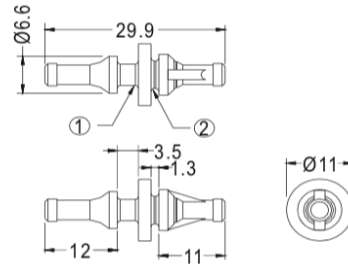

# Fan Snap Rivet

Part No	Package
2807 1445	1000

Part No	Package
2807 1460	1000

- ① FAN MOUNTING HOLE  $\text{Ø}4.3 \pm 0.1\text{mm}$   
CHASSIS THICKNESS 3~3.5mm
- ② SUPPORT MOUNTING HOLE  $\text{Ø}5 \pm 0.1\text{mm}$   
CHASSIS THICKNESS 1~2mm

Part No	Package
2807 1475	1000

- ① FANS MOUNTING HOLE  $\text{Ø}4.6 \pm 0.2\text{mm}$   
CHASSIS THICKNESS 3~3.5mm
- ② SUPPORT MOUNTING HOLE  $\text{Ø}6.5 \pm 0.1\text{mm}$   
CHASSIS THICKNESS 1~2mm

Part No	Package
2807 1490	1000

- ① FANS MOUNTING HOLE  $\text{Ø}4.3 \sim \text{Ø}4.5\text{mm}$   
CHASSIS THICKNESS 3.5~4mm
- ② SUPPORT MOUNTING HOLE  $\text{Ø}4.5 \sim 4.8\text{mm}$   
CHASSIS THICKNESS 0.8~2mm