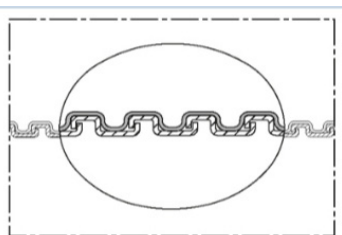

## Polyamide Coated Metal Protection Hose; Robust And Liquid Tight; Hooked Metal Profile